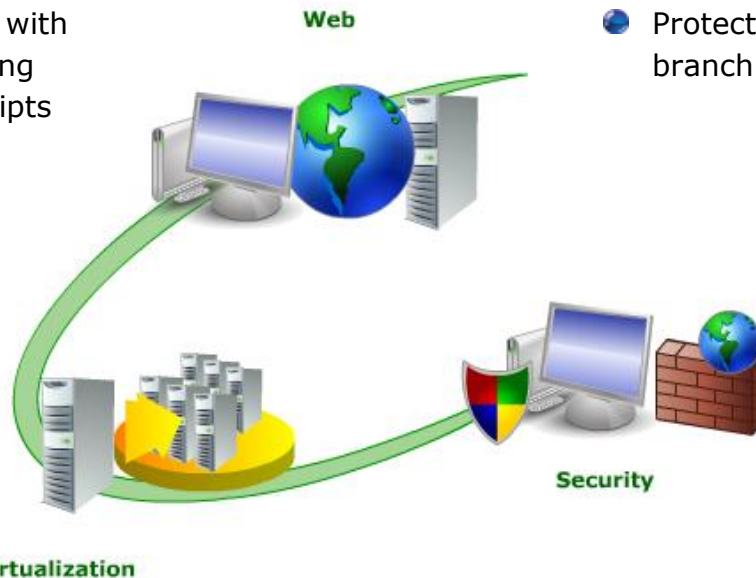

Windows Server 2008 Infrastructure Services

It's the most flexible and robust Windows Server operating system to date

Windows Server 2008 R2 includes new web and virtualization technologies and features such as:

- Reduce costs with server consolidation through virtualization

- Reduce time associated with administrative tasks using Windows Powershell scripts

- Protect Domain Controllers in branch offices deploying Read

- Network Access for protecting the corporate network from non-trusted devices

- Secure collaboration with clients and partners using Federated Rights Management

- Improved and simplified cluster management

- Option to install in Server Core mode, using less resources or reduced attack surface

- Virtualization of applications with TS Remote App